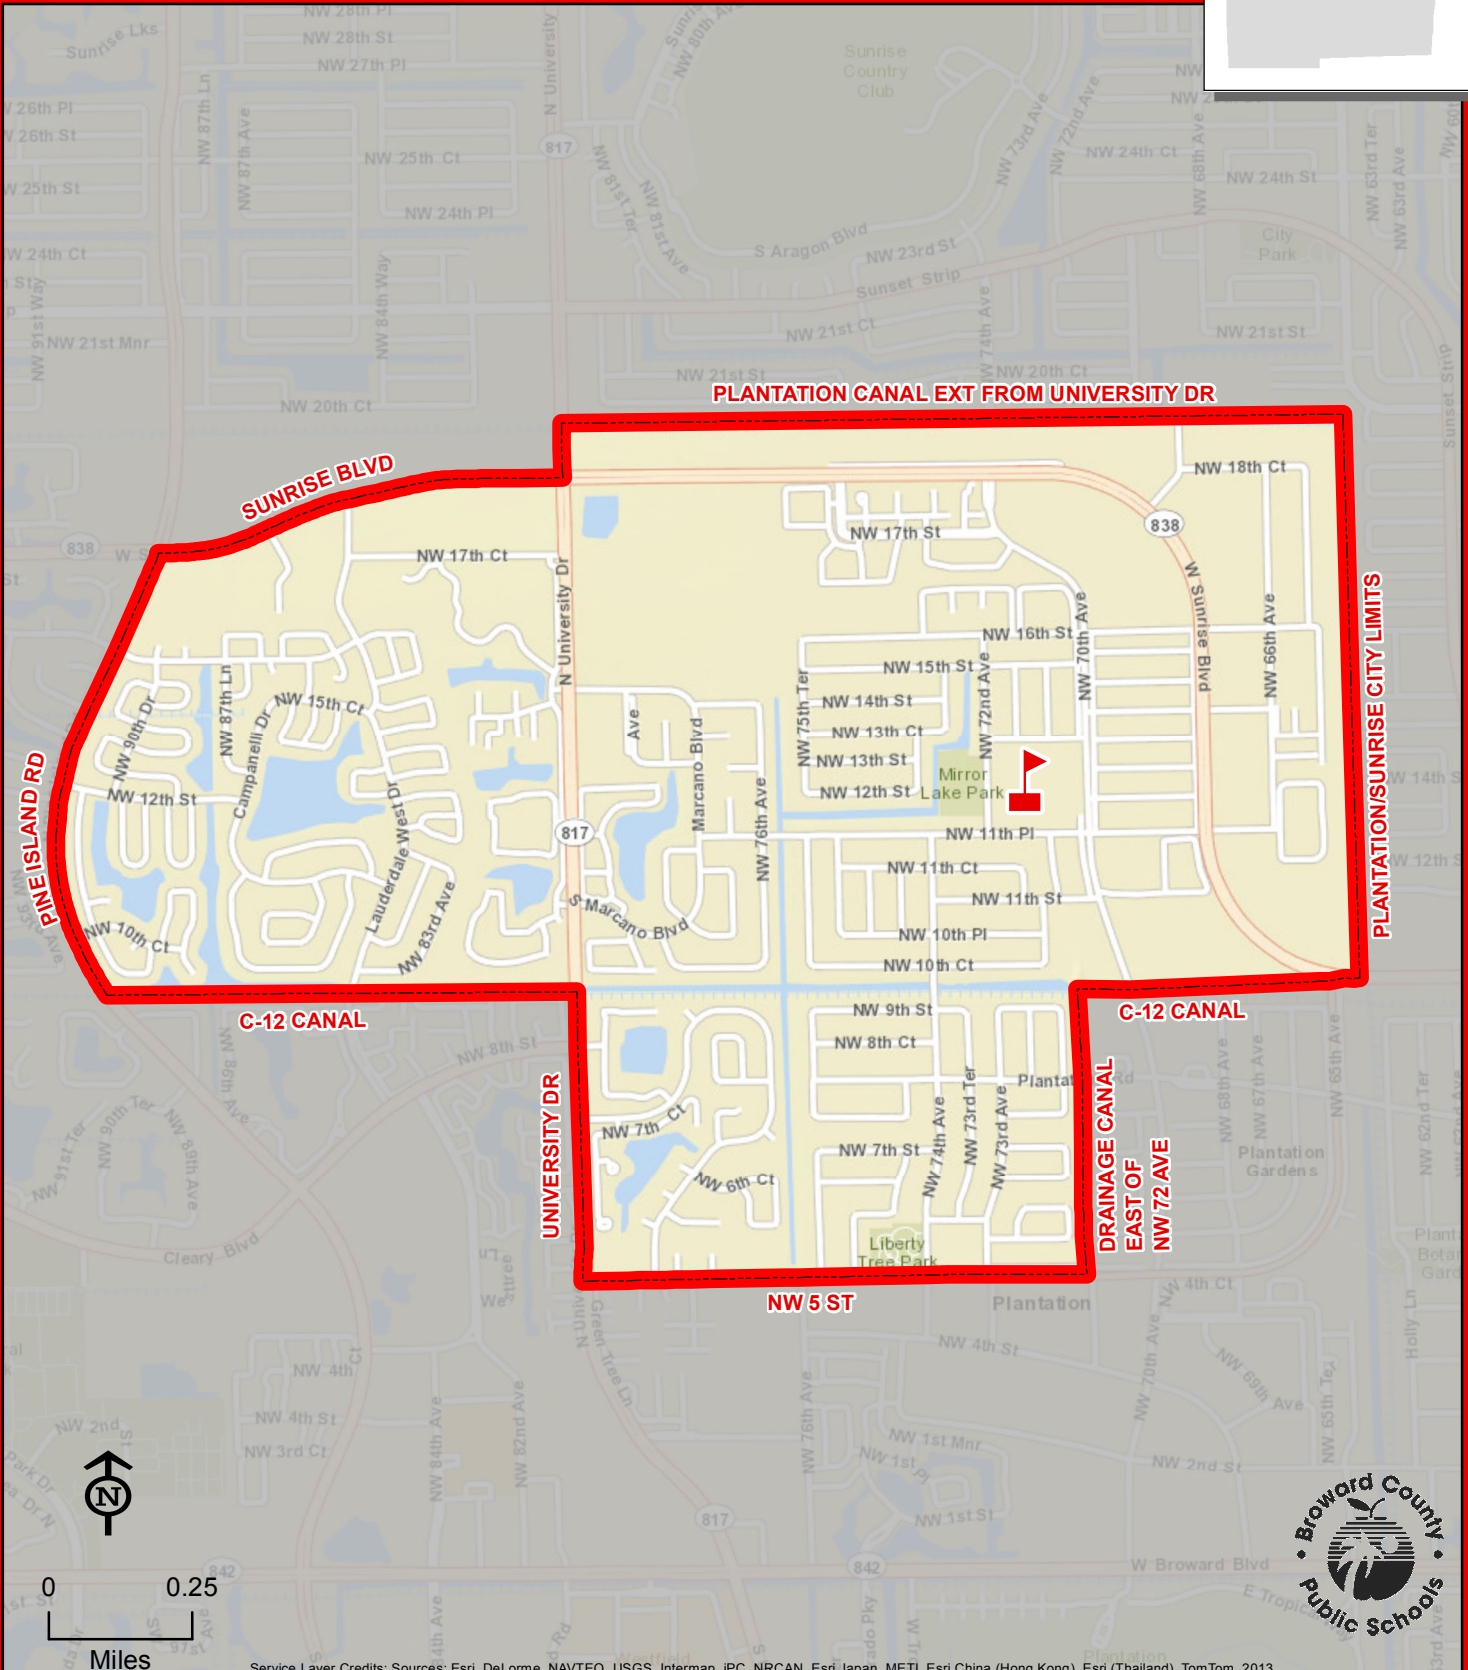

MIRROR LAKE ELEMENTARY SCHOOL

1200 NW 72 AVENUE
PLANTATION, FLORIDA 33313
754-322-7100

MIRROR LAKE

THIS MAP IS FOR CONCEPTUAL PURPOSES ONLY AND SHOULD NOT BE USED FOR LEGAL BOUNDARY DETERMINATIONS